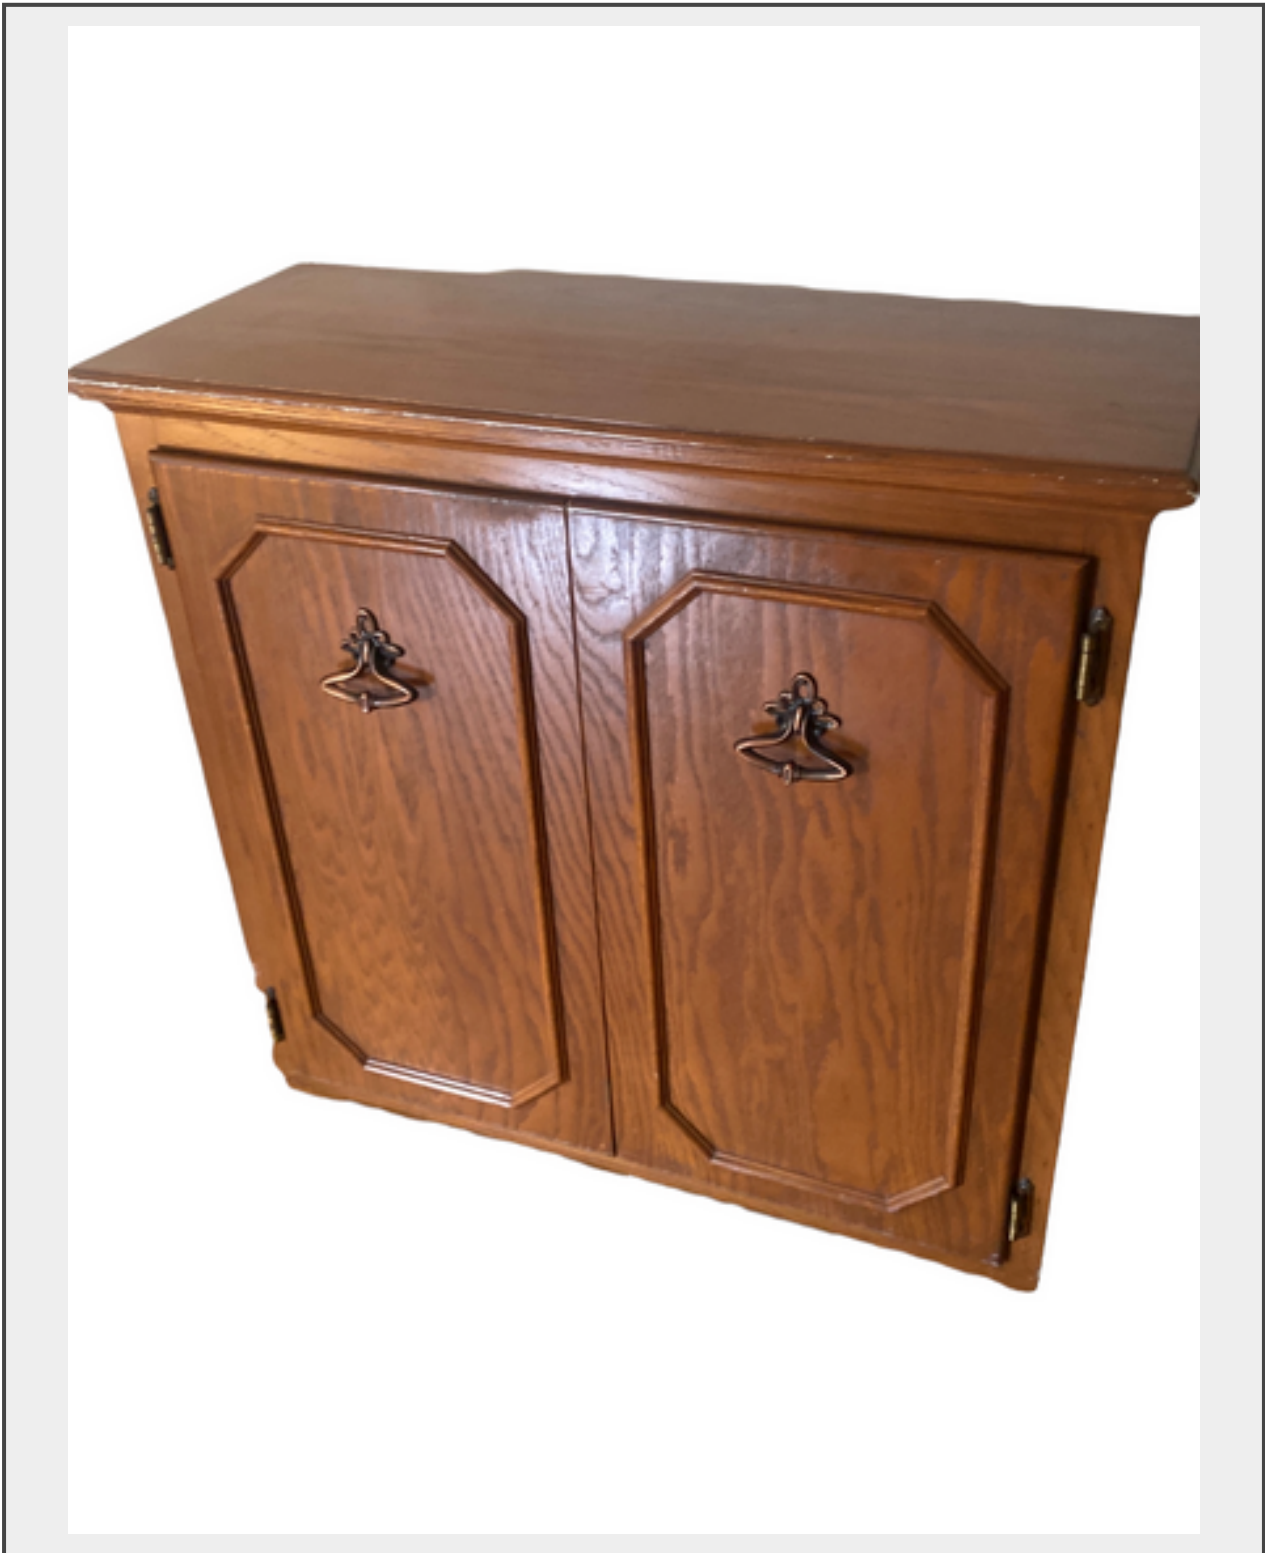

Sale Name: Absolute Living Estate- Dry Creek Rd. Cold Spring, KY

LOT 433 - Side Storage Table

Dimensions 32"x 13" x 30"

Description

Wood and laminate side table with closed storage. Has 1 adjustable shelf. Scratches are present. Located on the 1st floor.