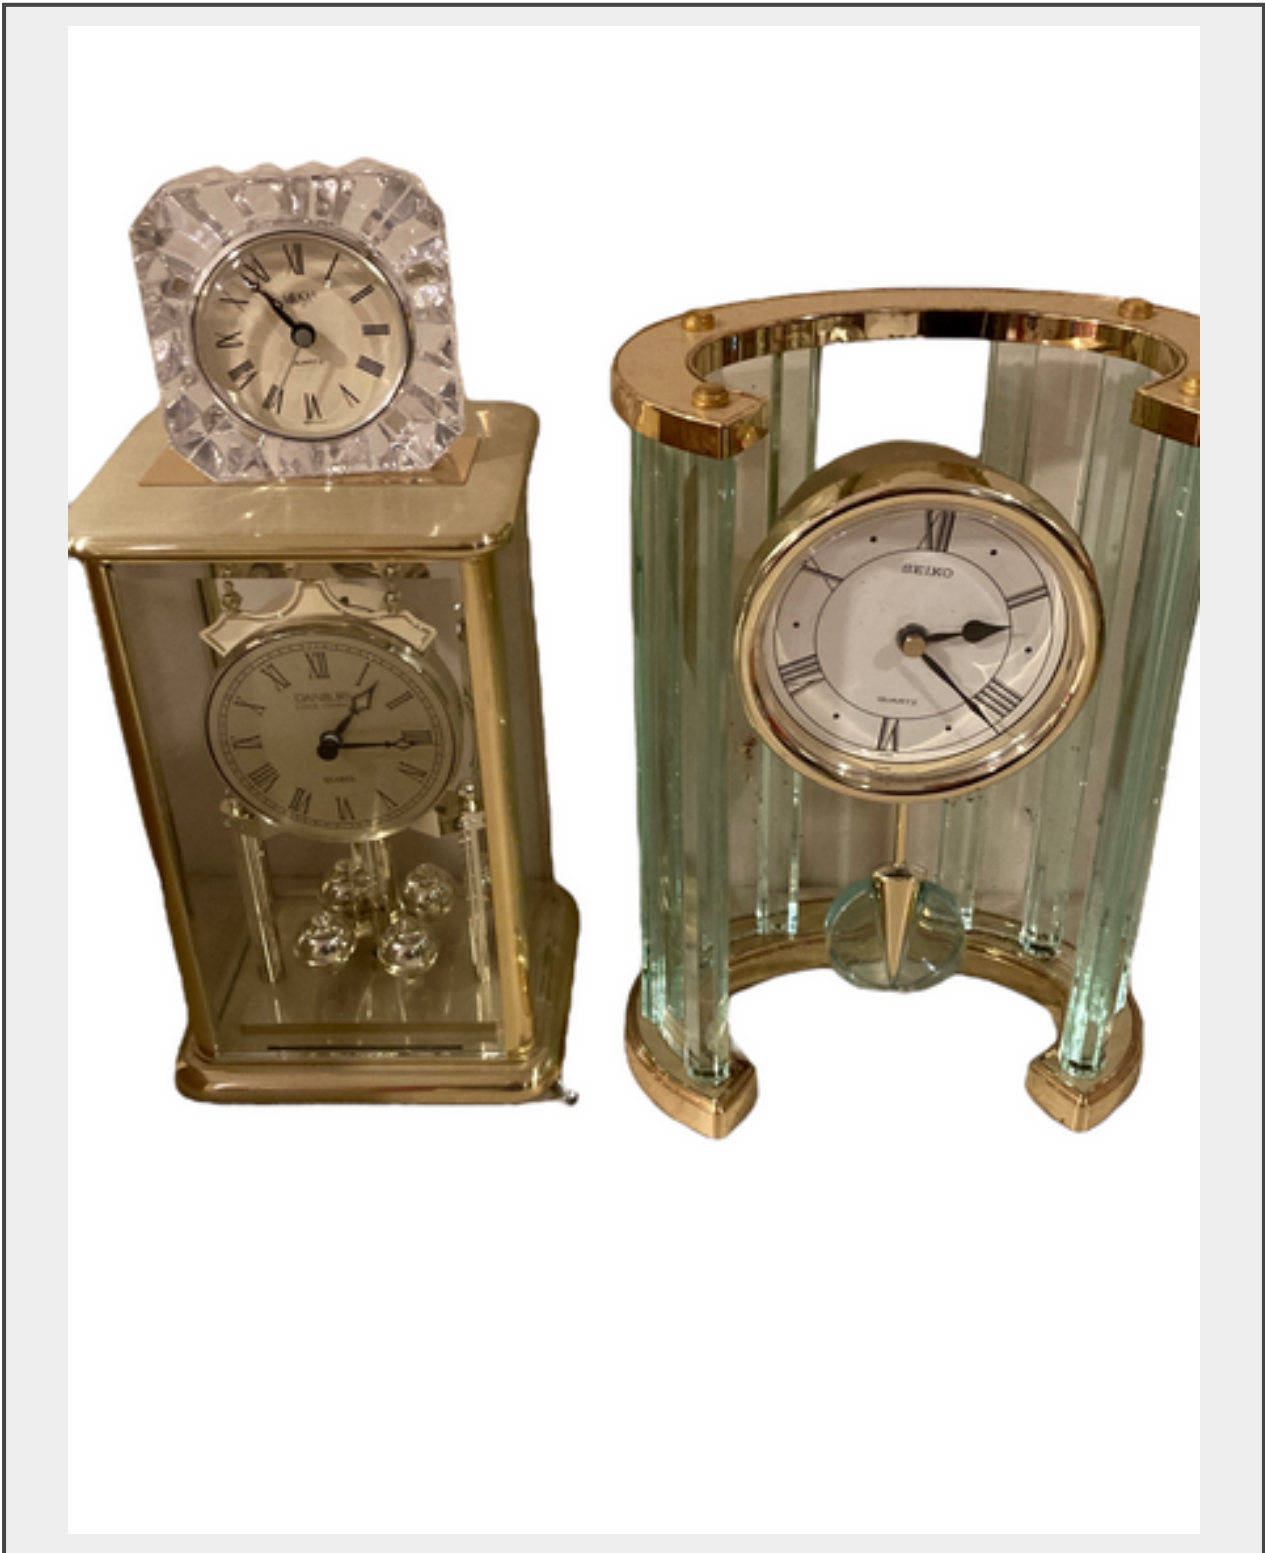

Sale Name: Absolute Living Estate- Dry Creek Rd. Cold Spring, KY

LOT 548 - Mantel Clocks

Dimensions 8 x 4.5 x 10.5" h

Description

Could not test. Seiko Quartz, Mikasa and Danbury Quartz. Located in the basement with a walkout.