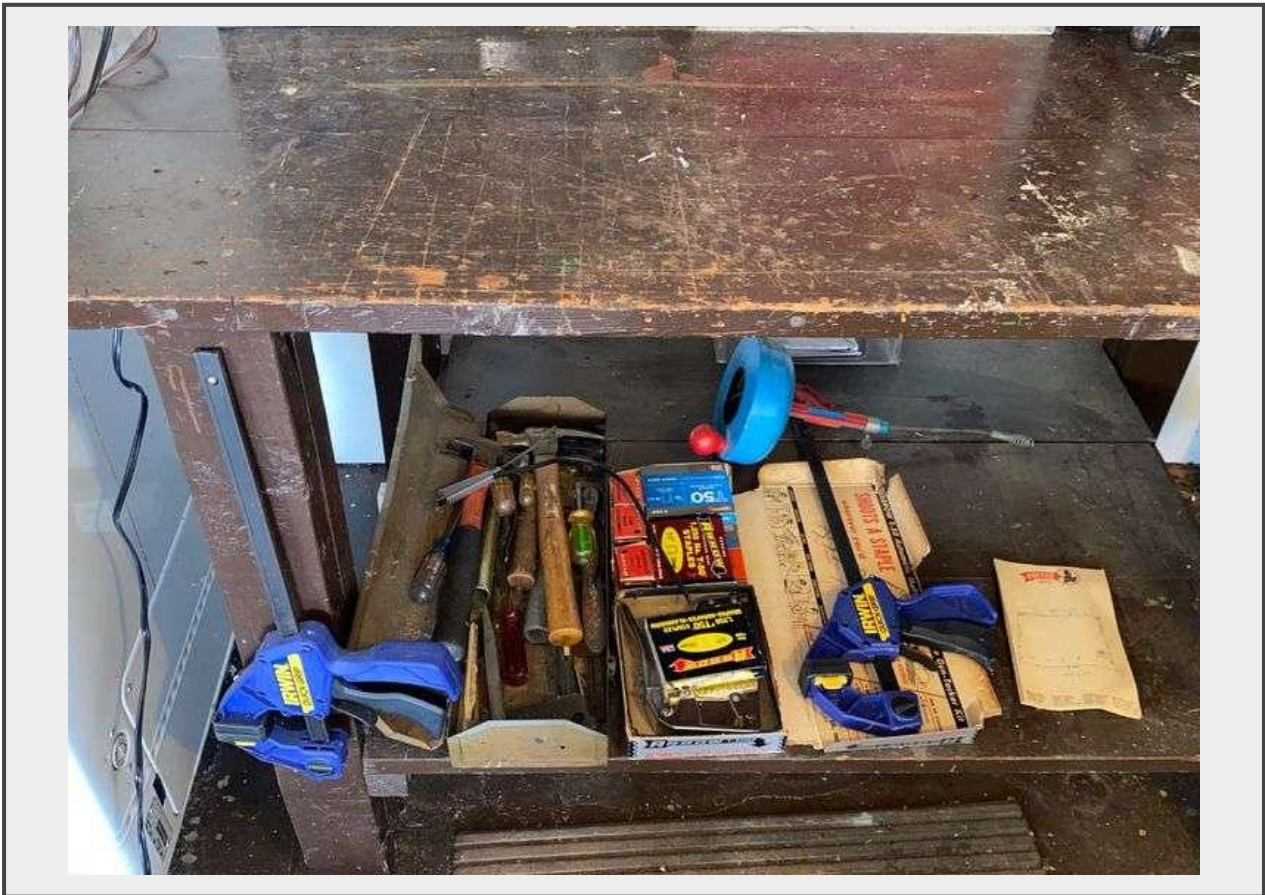

Sale Name: Absolute Moving Auction- Mills Rd. Independence, KY

LOT 170 - Work Table, Vise, and More

Dimensions 54" x 30" x 34" Vise opening 6"

Description

Wood work table with attached vise. Vise opens to 6", clamps, staplers and staples, hammers and more Located in the garage.