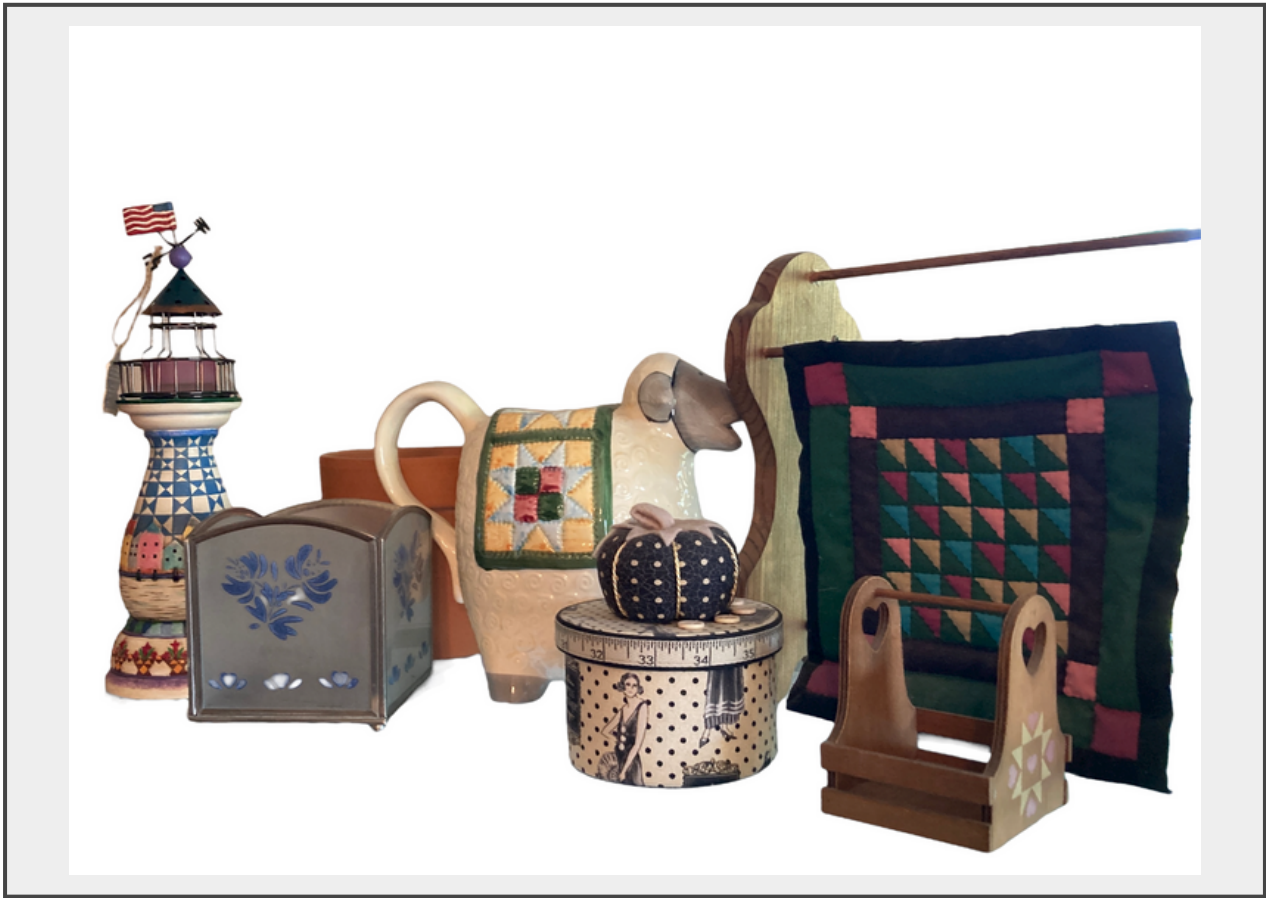

**Sale Name:** Absolute Estate Auction- Perimeter Dr. Erlanger, KY

**LOT 3 - Lighthouse, Quilt Rack and More**

**Dimensions** 11 x 5 x 10.5”h quilt rack

**Description**

Small wood quilt rack, Jim Shore Lighthouse new in box, small pin cushion box, clay pot and more. Located on the first floor.