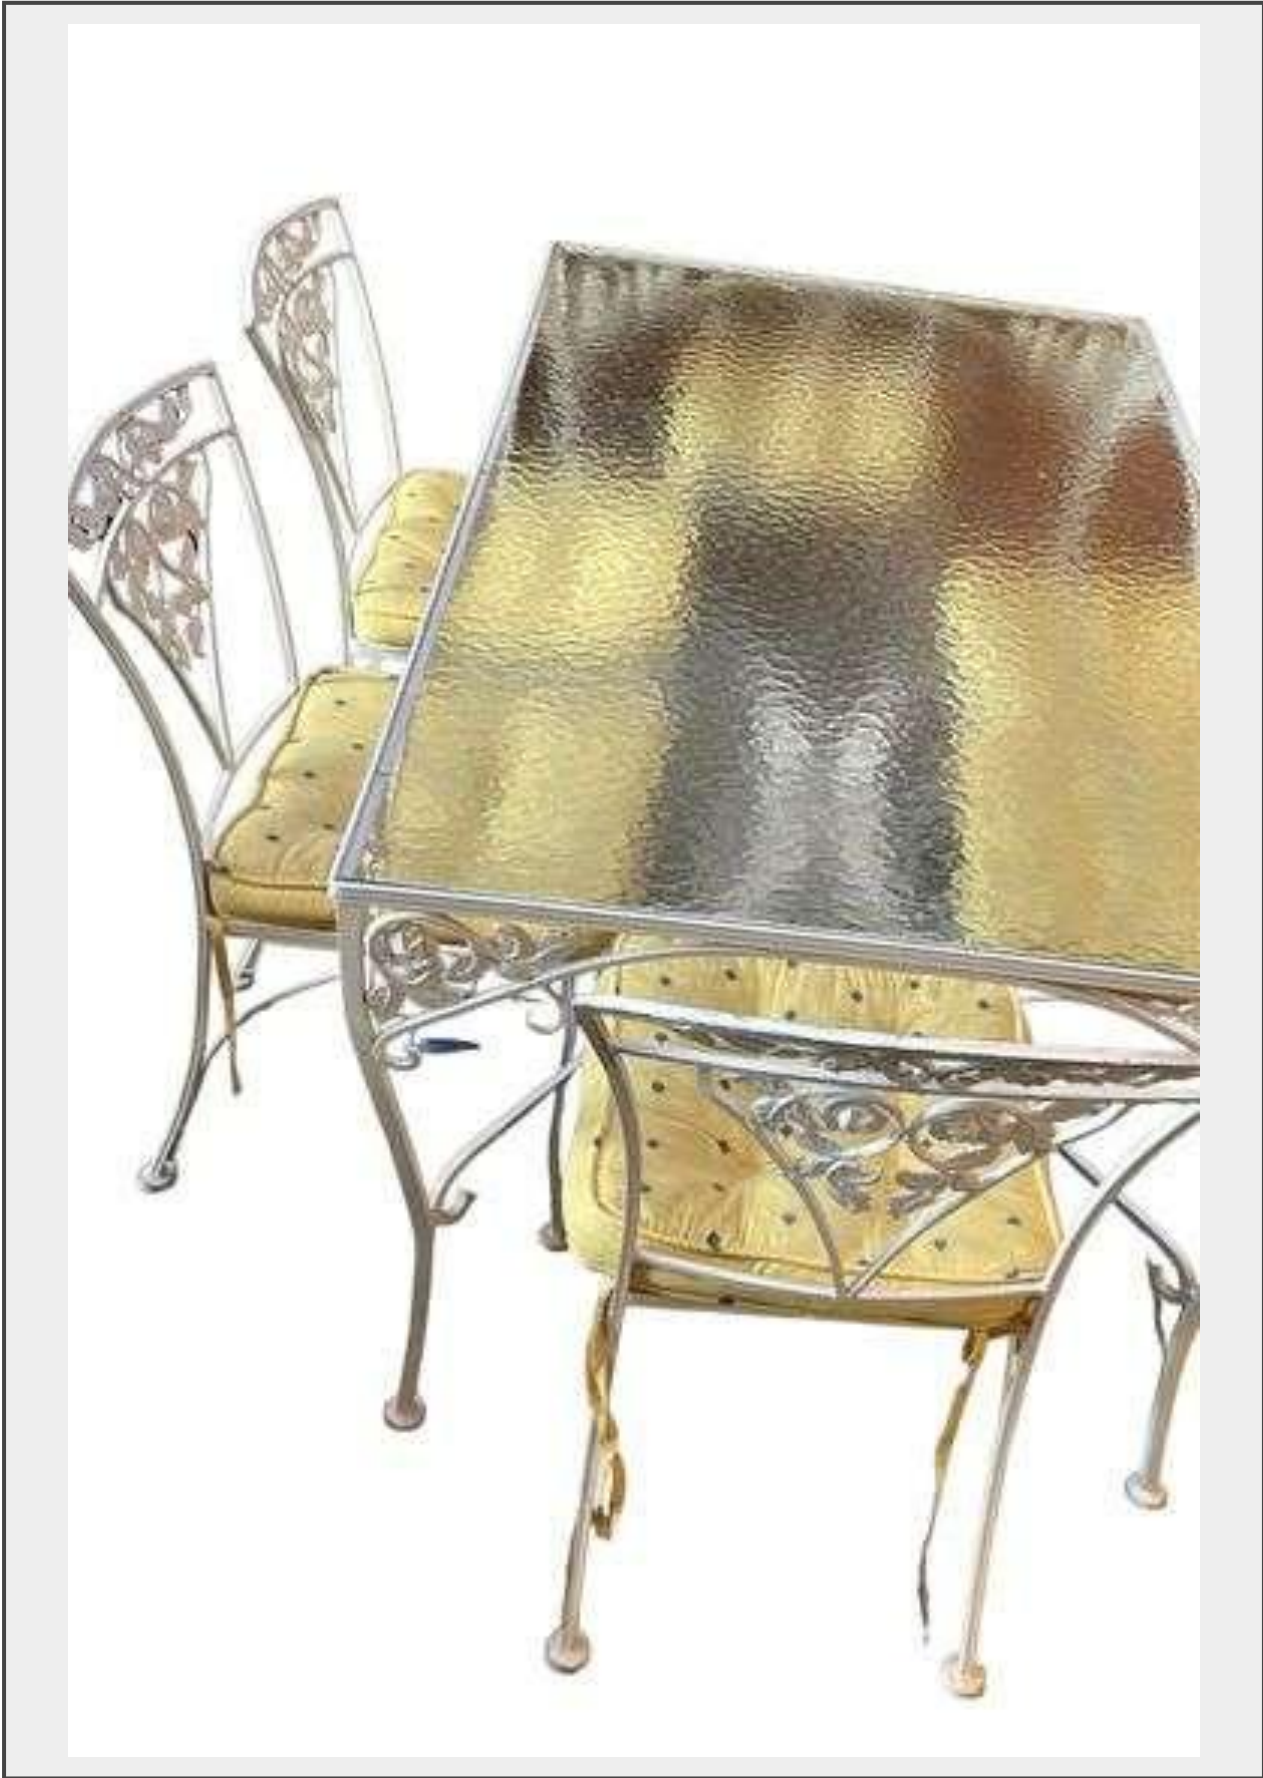

Sale Name: Absolute Estate Auction- Perimeter Dr. Erlanger, KY

LOT 217 - Iron Table and Chairs

Dimensions 34 x 60 x 29"

Description

Removable glass top with white iron base and 6 chairs with removable seat cushion. Some scratching to white paint. Located on main floor