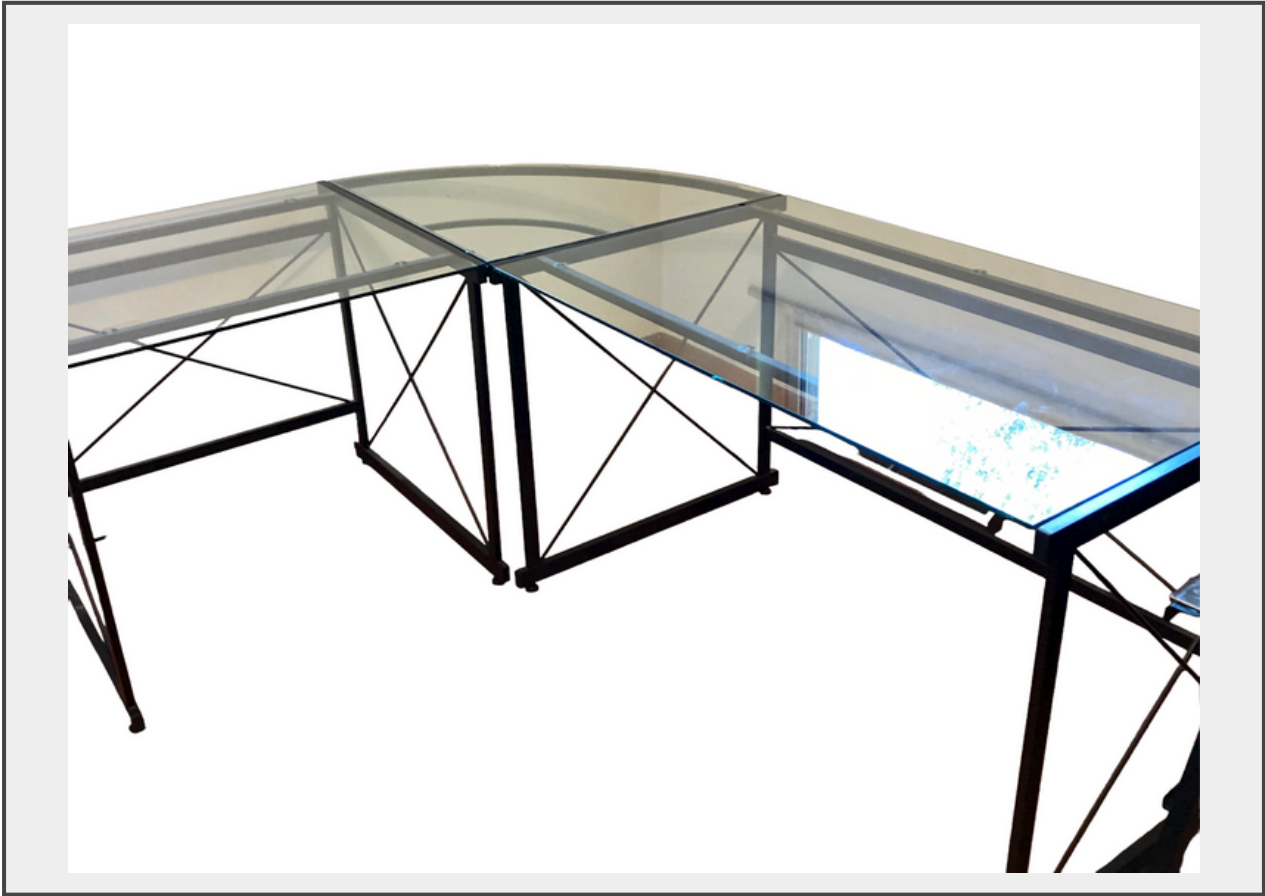

Sale Name: Absolute Estate Auction- Perimeter Dr. Erlanger, KY

LOT 31 - Desk

Dimensions Left arm 61.5" x 30 x 30, right 80 x 30 x 30

Description

Corner black metal desk with glass top. Glass (3 pieces) believed to be removable. Located on the first floor. This desk/table was used for crafting.