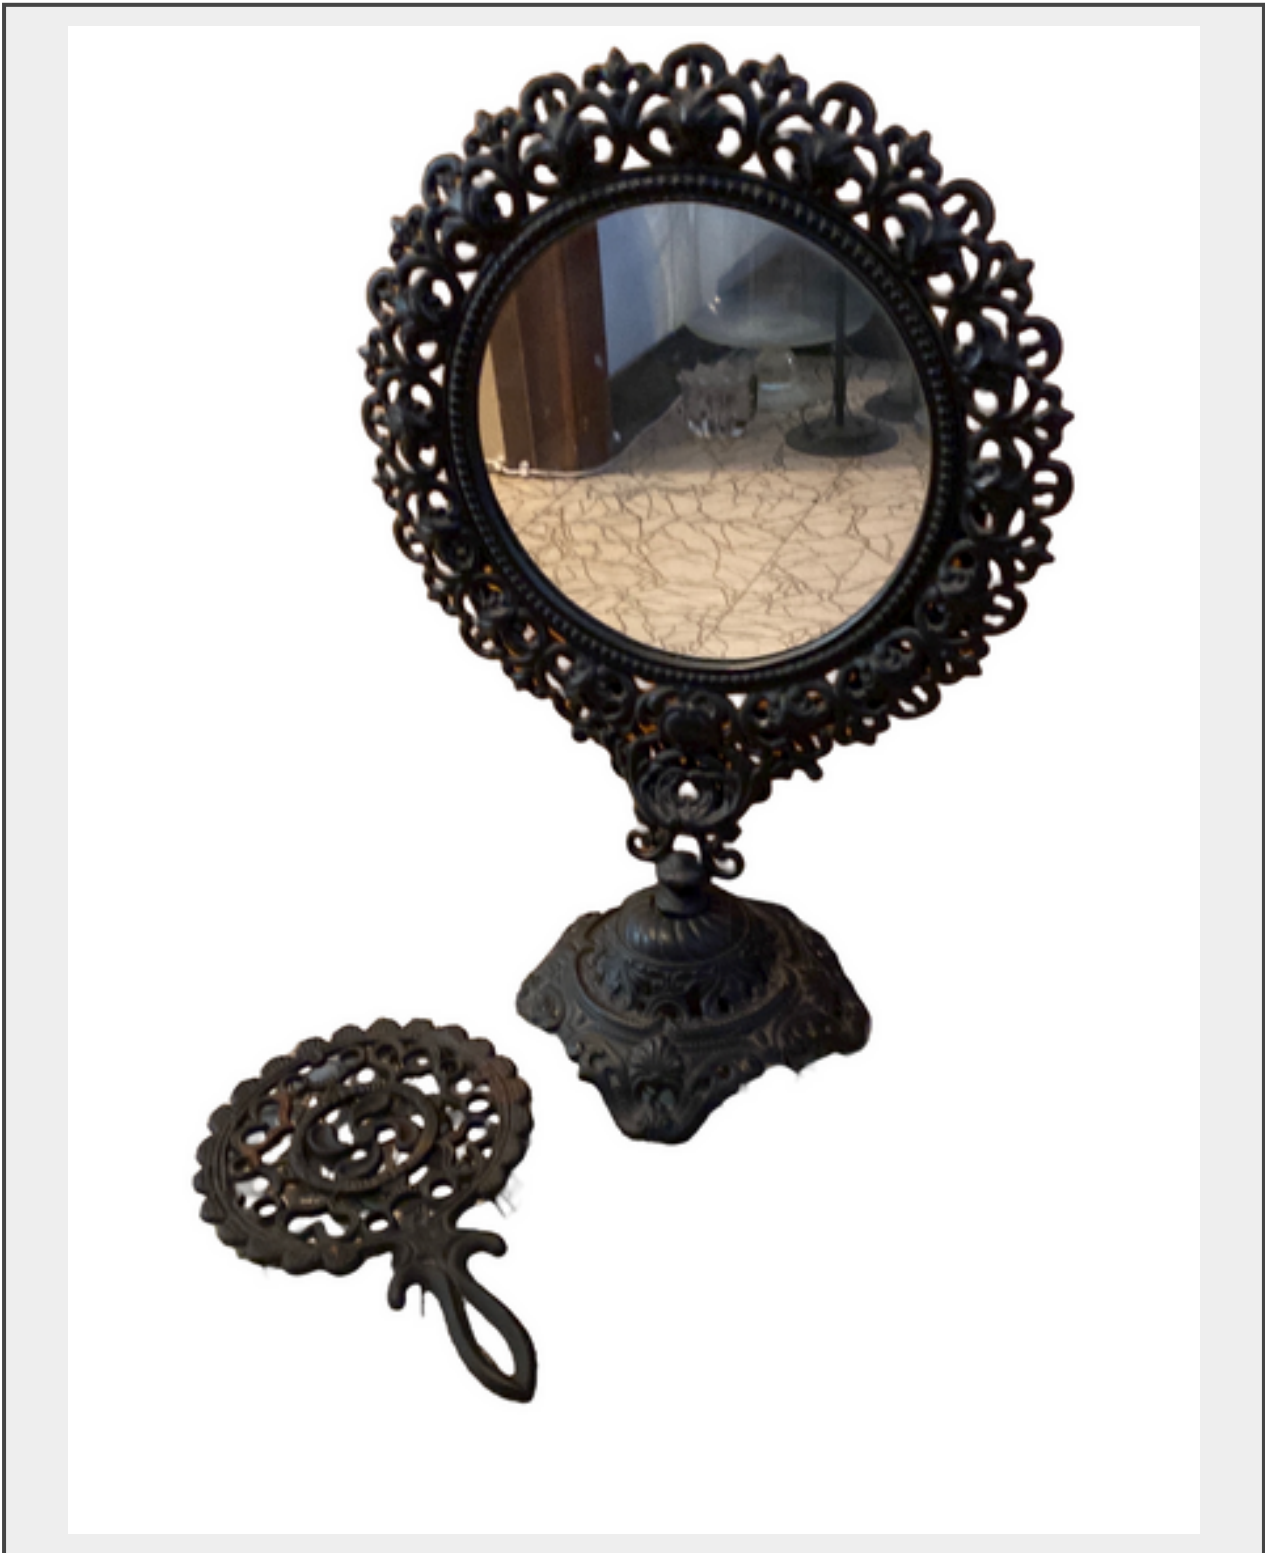

**Sale Name:** Absolute Estate Auction- Perimeter Dr. Erlanger, KY

**LOT 122 - Tabletop Decor**

**Dimensions** Mirror 11" x 18"

**Description**

Metal mirror that swivels and a coordinating metal trivet. Some discoloration is present. See photos.