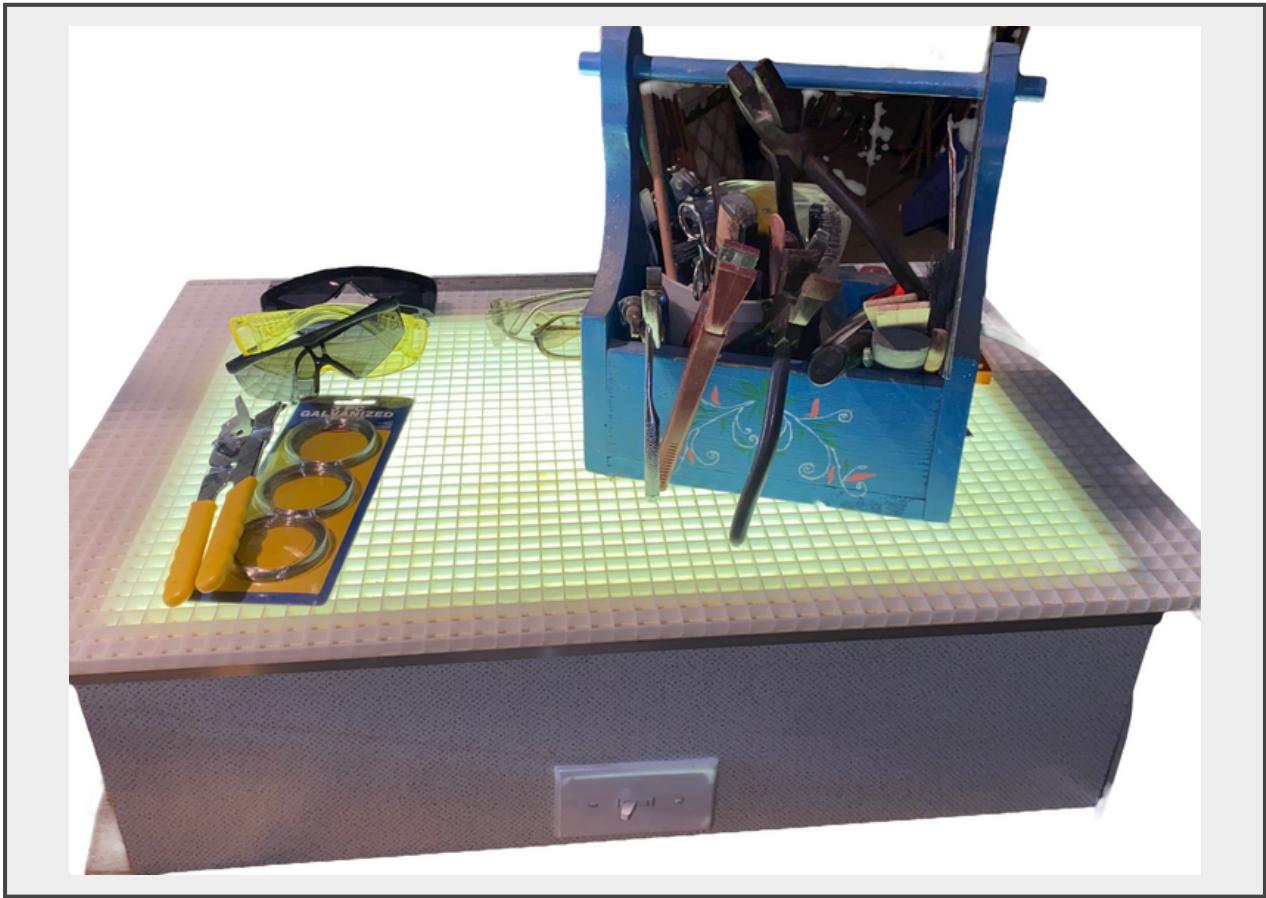

Sale Name: Absolute Estate Auction- Perimeter Dr. Erlanger, KY

LOT 172 - Light Box/Light Board and Stained Glass Tools

Dimensions 32" x 23" x 9"

Description

Light box/light board used for stained glass. Powers on. Also includes a tool box with stained glass tools. Located in the basement with a walk out