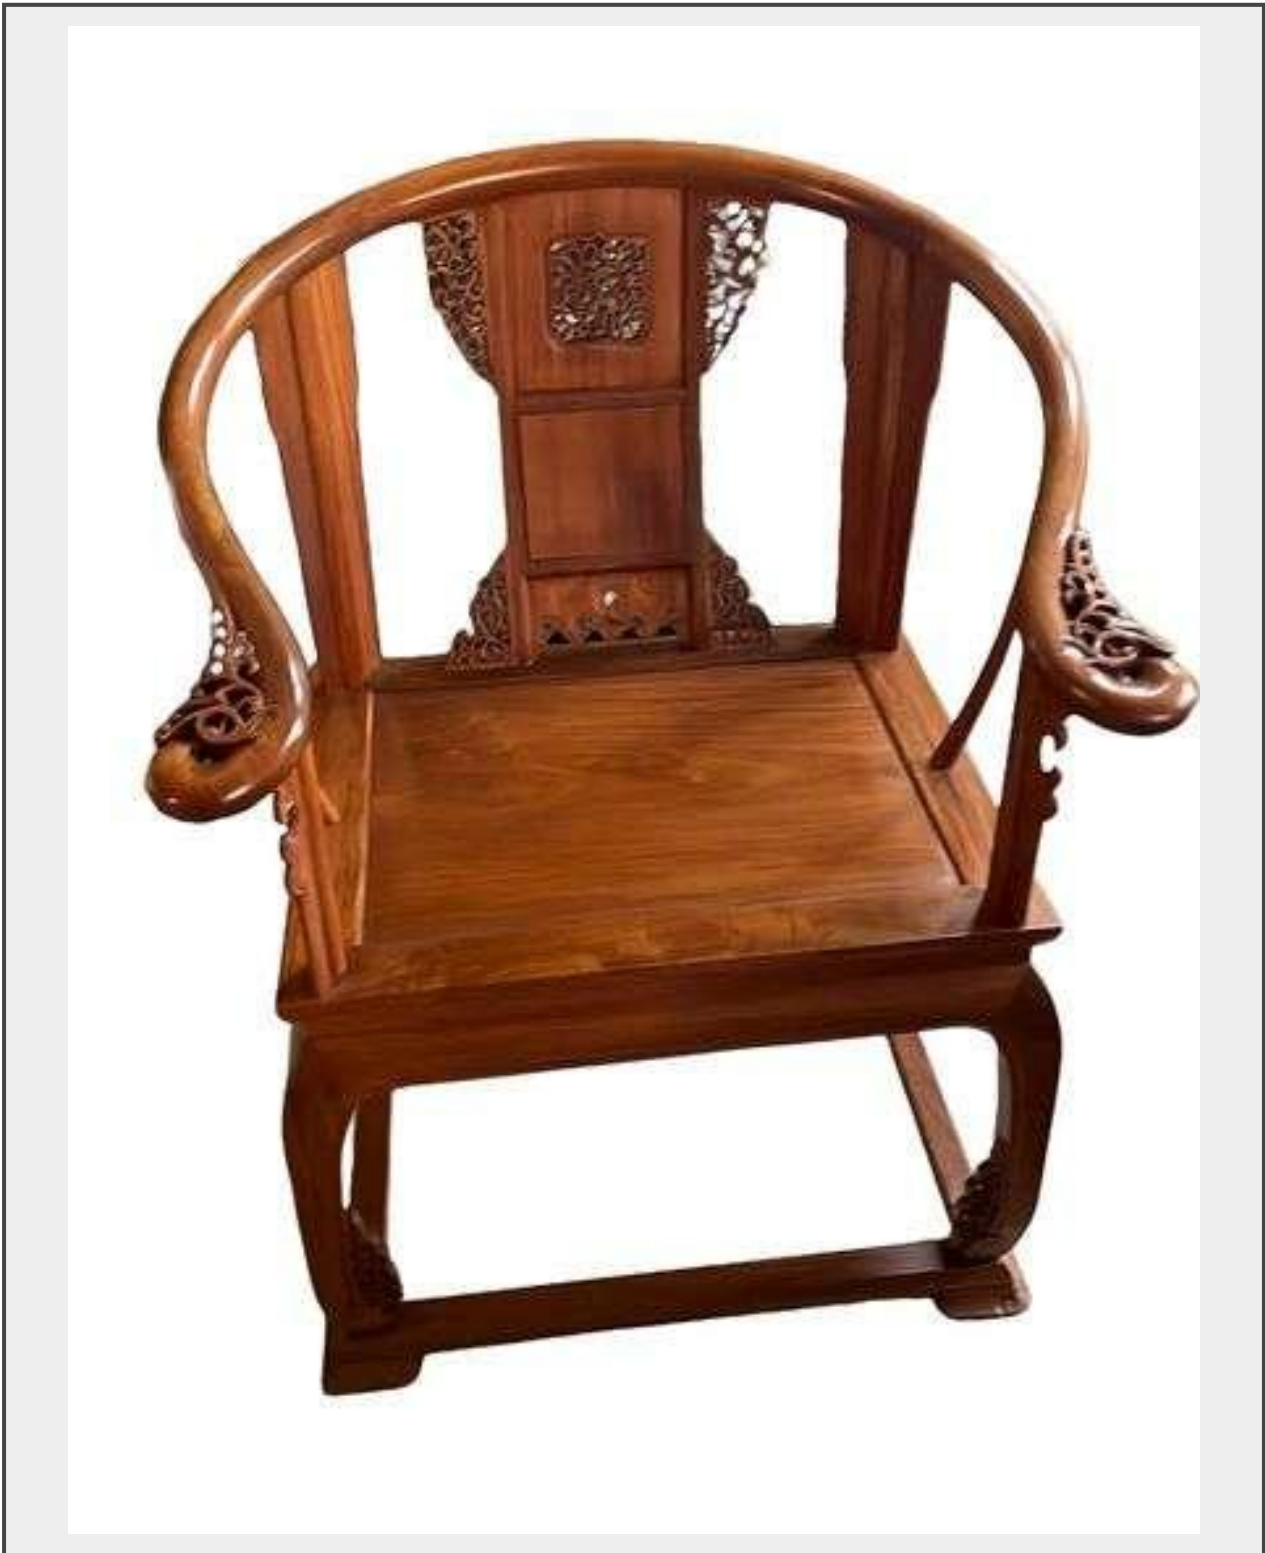

Sale Name: Absolute Moving Auction- Stirrup Ln Walton, KY

LOT 30 - Ming Style Chinese Carved Wood Chair

Dimensions 28 x 22 x 38 seat height: 19

Description

A Ming-style carved solid wood chair with curved yoke terminating into curls and intricate pierced wood carvings. A back splat features pierced carvings of bats and ruyi heads. Heavy, solid wood. Located on main floor.