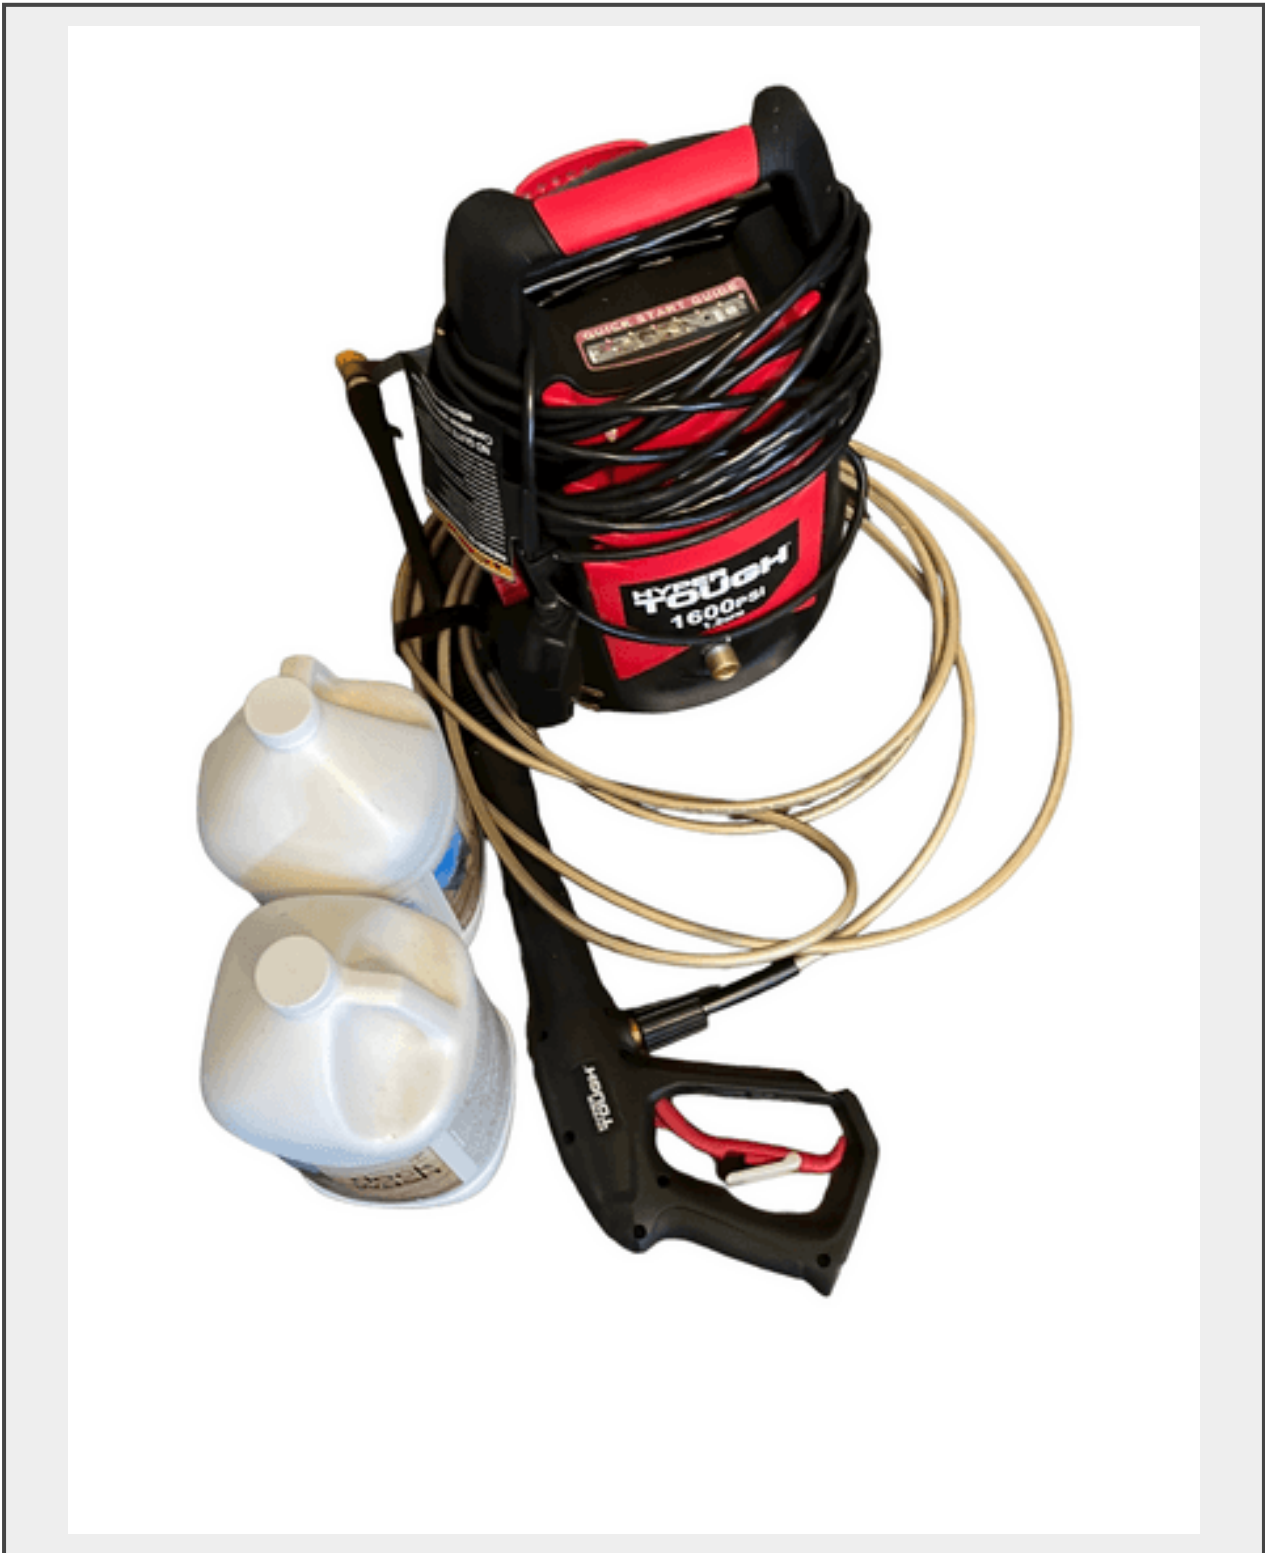

Sale Name: Absolute Moving Auction- Stirrup Ln Walton, KY

LOT 184 - Hyper Tough 1600PSI Pressure Washer

Dimensions 1600 psi

Description

Pressure washer and cleaner, powers on.

Quantity: 1

<https://bid.resettledlife.com/>