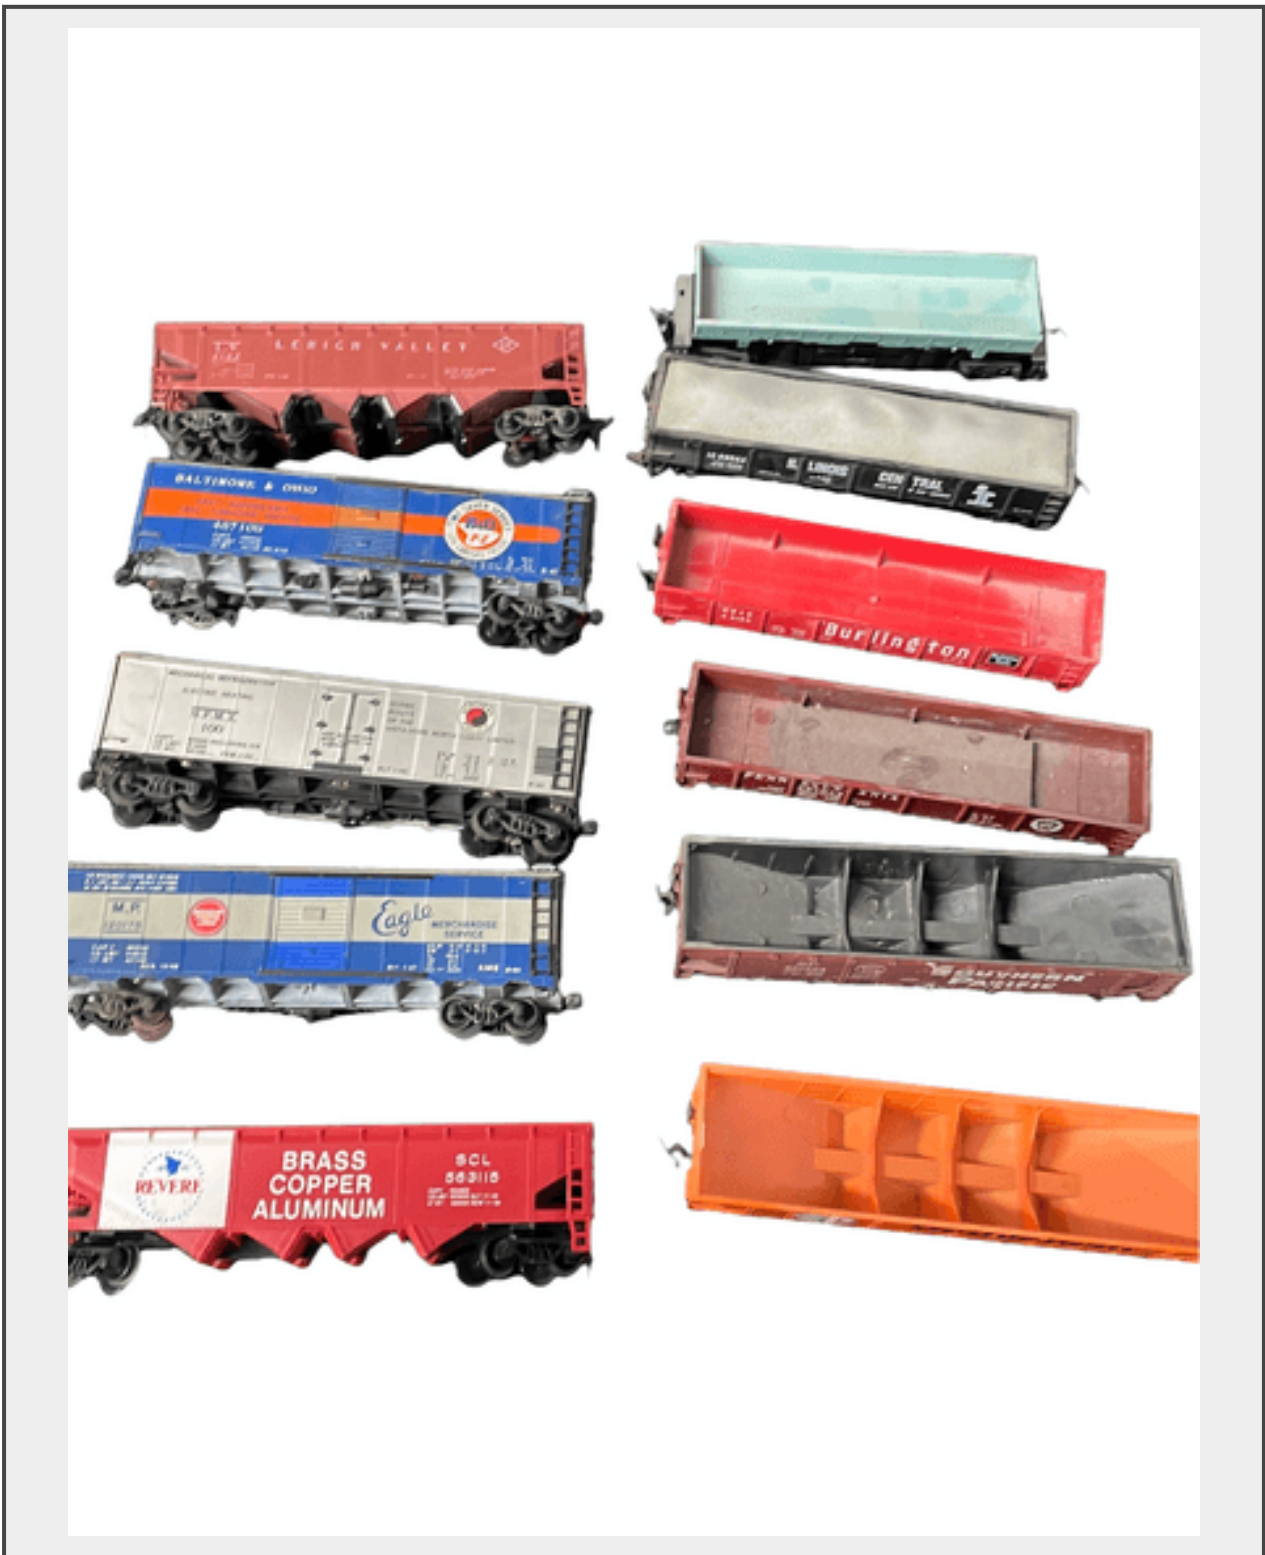

**Sale Name:** Absolute Consignment Auction #5- RL Showroom Florence, KY

**LOT 221 - Variety of Model Train Cars**

**Description**

Unsure of size, and they measure about 5 to 6"

**Quantity:** 1

<https://bid.resettledlife.com/>