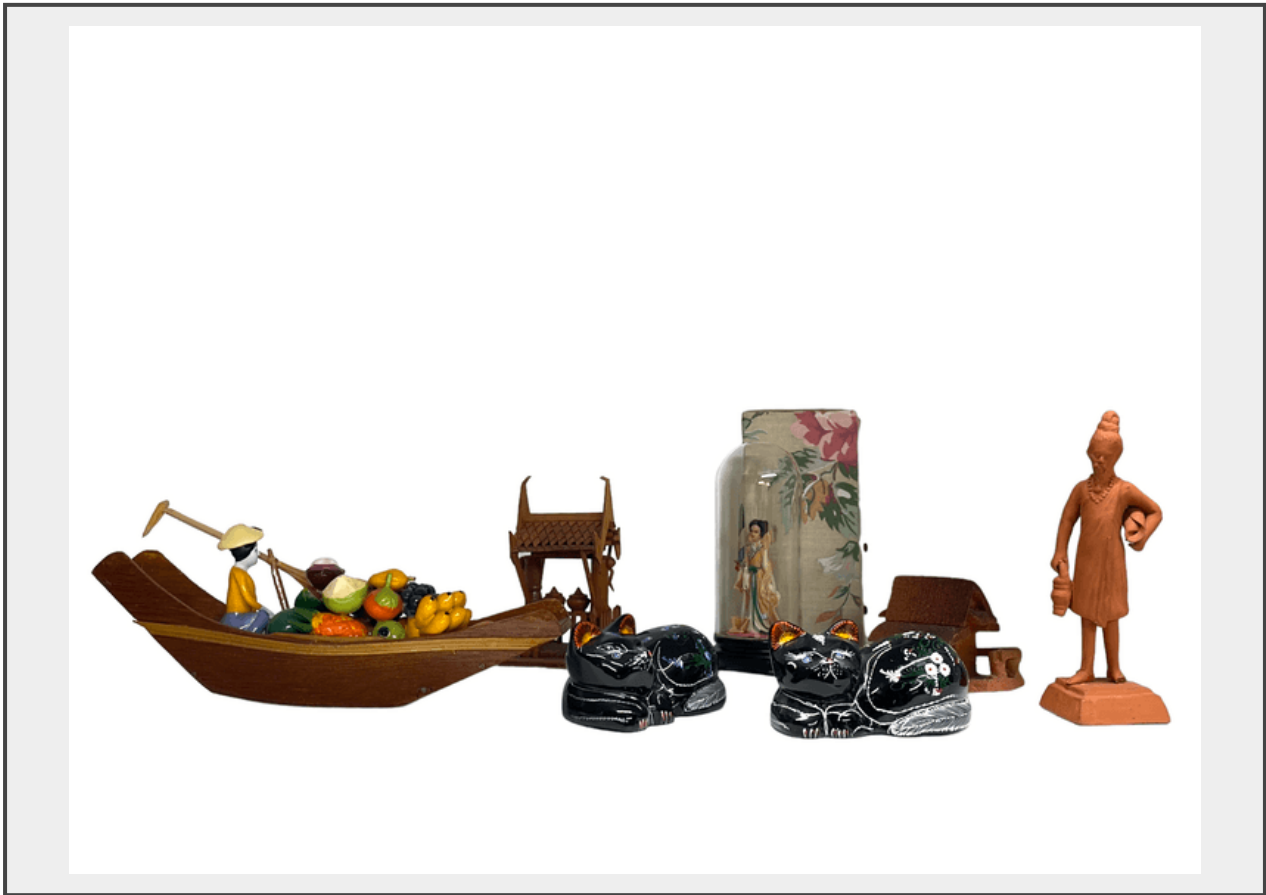

Sale Name: Absolute Consignment Auction #6- RL Showroom Florence, KY

LOT 35 - Asian Collectibles

Description

Variety of Asian collectibles, including wood figurines, sculpted figurines, and more

Quantity: 1